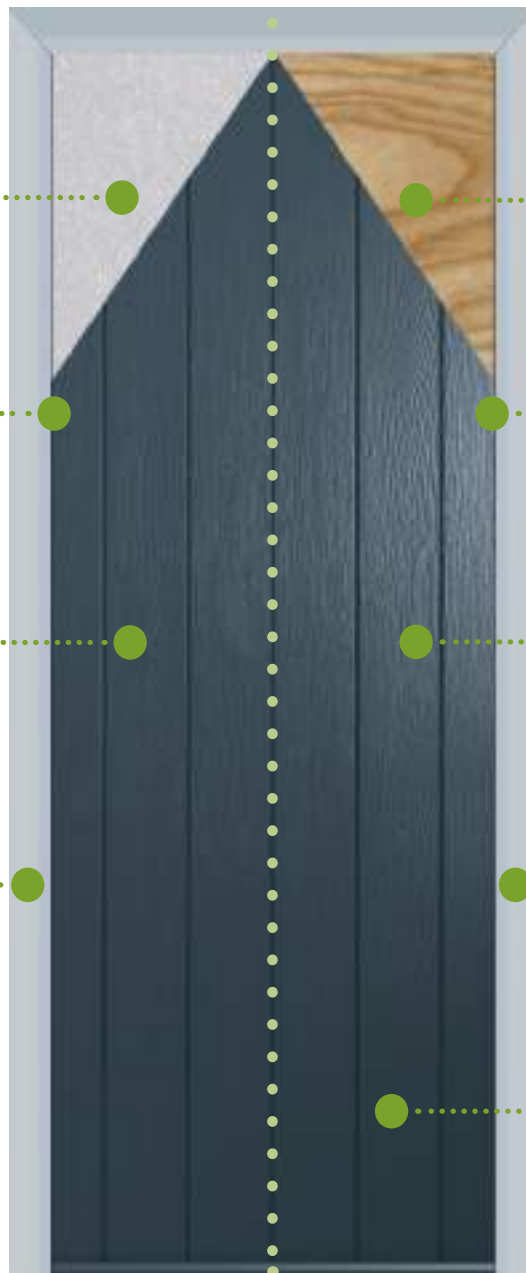

You can rest assured that with our door construction, coupled with our unique, reinforced door frame and Secured by Design locking systems, your home will be as safe as can be when you choose Solidor.

A typical foam filled door construction

Solidor's unique solid timber construction

40mm Foam Filled Centre performs thermally, but because this is a foam fill it is neither solid, nor secure.

Visible Edge Banding as a result you will often see a different coloured line running the length of the door.

Gel Coated GRP Outer Skin may offer protection but can be easily cut through. Also, because every door is a white blank that is surface painted they show scratches very easily.

3 Chamber Profile which use valuable steel or aluminium reinforcements. Also, you should check if they are lead free.

44mm Solid Timber Core (48mm including skin) that is thermally efficient and extremely secure.

Hidden Edge Banding so the front of your door remains a solid, glorious slab of colour.

'Through' Colour ABS Skins made from the same durable plastic as Lego®. Also, because the entire skin is made of a solid colour, any scratches are practically hidden.

Lead Free, 5 Chamber Profile which uses 100% recycled reinforcing. Generally, the more chambers that a profile uses, the stronger and more thermally efficient they are.

Wood Grain Effect Skin that gives all of the aesthetics of timber, but without the time consuming maintenance.

To see our security test video visit www.solidor.co.uk/tv